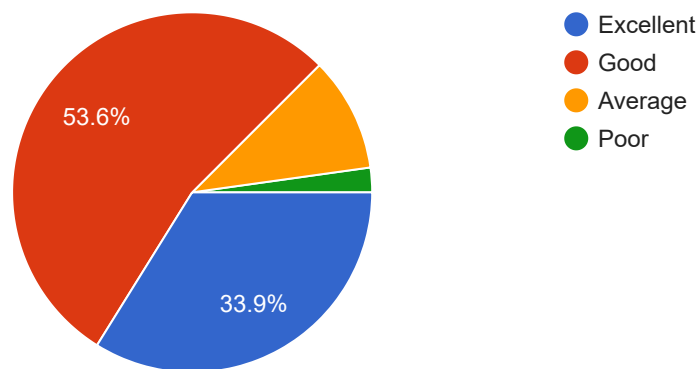

24. Opinion about the extension activities carried out

 Copy

632 responses

25. Overall ambiance in the college

 Copy

632 responses

This content is neither created nor endorsed by Google. [Report Abuse](#) - [Terms of Service](#) - [Privacy Policy](#)