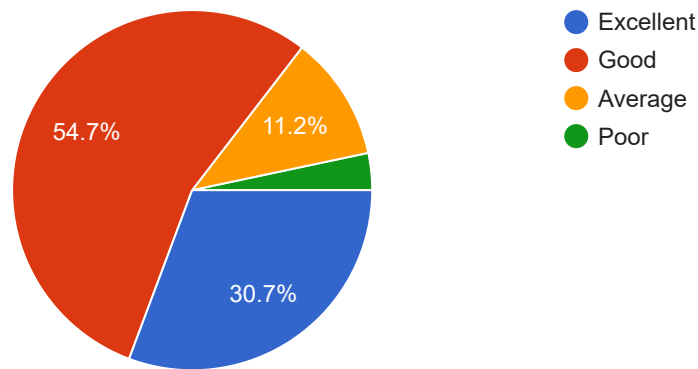

24. Opinion about the extension activities carried out

 Copy

632 responses

25. Overall ambiance in the college

 Copy

632 responses

This content is neither created nor endorsed by Google. [Report Abuse](#) - [Terms of Service](#) - [Privacy Policy](#)