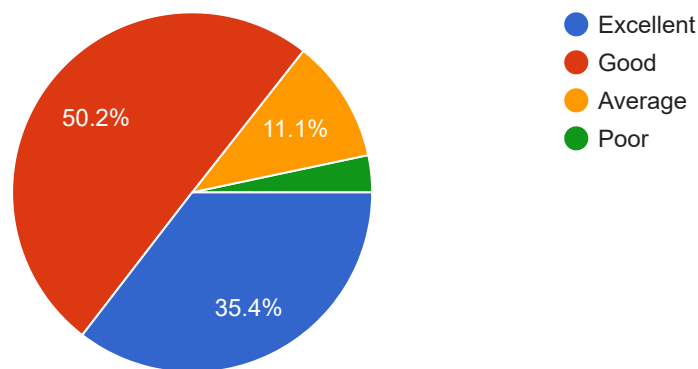

22. Job oriented training given to the students

Copy

632 responses