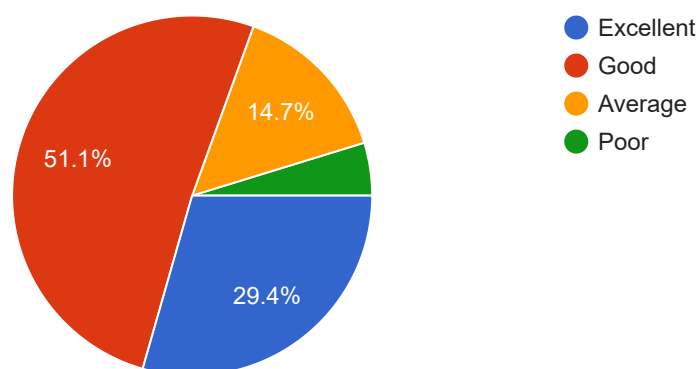

24. Opinion about the extension activities carried out

 Copy

632 responses

25. Overall ambiance in the college

 Copy

632 responses

This content is neither created nor endorsed by Google. [Report Abuse](#) - [Terms of Service](#) - [Privacy Policy](#)